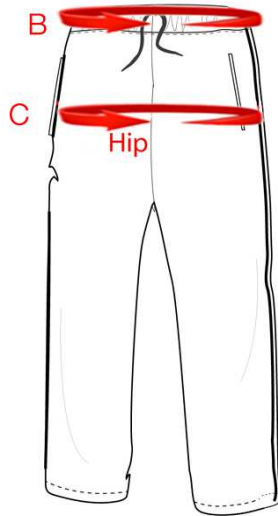

**Bermuda Pant (IN CM)**

Size	A length	B Waist	C Hip size
2	34.5	47	75
4	41.5	52	81
6	47.5	57	87
8	52.5	59.4	90
10	57	62	92.5
12	62	64	95.4
14	67	66	98
16	71.7	68	100
S	76.7	71	103.4
M	77.5	74.5	106.5
L	78.5	78	110
XL	79.5	81.4	113
2XL	80.5	85	116

### PE Jacket with Hood

Size	A length	B shoulder	C chest	D sleeves
2	48	34	40	45
4	51	35.5	42	46.5
6	54	37	44	49
8	57	38.5	46	51
10	60	40.5	48	53
12	62.5	42	50	54.5
14	65	43.5	52	56
16	67.5	44.5	54	58
S	70.5	46	56	59.5
M	73	47.5	58	61
L	75.5	49	60	63
XL	78	50.5	62	64.5
2XL	80.5	52	64	66

**PE pant size Chart**

Size	A length	B waist	C hip
2	60	46	74.5
4	67	52	80.5
6	73.7	57.5	86.5
8	80	64.7	93.5
10	87	69	97.5
12	92.5	73	101.5
14	96.7	77.5	106
16	100	81.75	110
S	103	85.75	114
M	105	90	118
L	107	94	122
XL	108.5	98	126
2XL	110	102	130

Round Waist(relaxed)

**PE SHORT size Chart (IN CM)**

Size	A length	B Waist	D hip size
2	28.7	46	75.75
4	31.5	52	81.75
6	34	57.5	87.7
8	37.25	64	94.7
10	40	68	98.7
12	42.5	72	103
14	45	76.5	107
16	47.7	80.5	111
S	49.7	84.5	115
M	51.7	88.5	119
L	54	92	123
XL	56	96	127
2XL	58	100	131