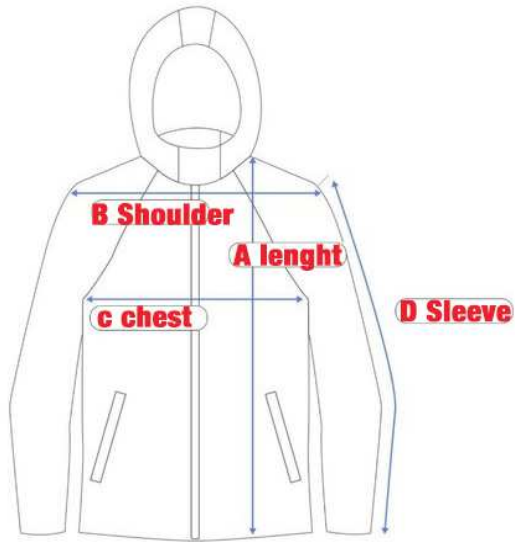

**Bermuda Pant (IN CM)**

Size	A length	B Waist	C Hip size
2	34.5	47	75
4	41.5	52	81
6	47.5	57	87
8	52.5	59.4	90
10	57	62	92.5
12	62	64	95.4
14	67	66	98
16	71.7	68	100
S	76.7	71	103.4
M	77.5	74.5	106.5
L	78.5	78	110
XL	79.5	81.4	113
2XL	80.5	85	116

### PE Jacket with Hood

Size	A length	B shoulder	C chest	D sleeves
2	48	34	40	45
4	51	35.5	42	46.5
6	54	37	44	49
8	57	38.5	46	51
10	60	40.5	48	53
12	62.5	42	50	54.5
14	65	43.5	52	56
16	67.5	44.5	54	58
S	70.5	46	56	59.5
M	73	47.5	58	61
L	75.5	49	60	63
XL	78	50.5	62	64.5
2XL	80.5	52	64	66

**PE pant size Chart**

Size	A length	B waist	C hip
2	60	46	74.5
4	67	52	80.5
6	73.7	57.5	86.5
8	80	64.7	93.5
10	87	69	97.5
12	92.5	73	101.5
14	96.7	77.5	106
16	100	81.75	110
S	103	85.75	114
M	105	90	118
L	107	94	122
XL	108.5	98	126
2XL	110	102	130

Round Waist(relaxed)

**PE SHORT size Chart (IN CM)**

Size	A length	B Waist	D hip size
2	28.7	46	75.75
4	31.5	52	81.75
6	34	57.5	87.7
8	37.25	64	94.7
10	40	68	98.7
12	42.5	72	103
14	45	76.5	107
16	47.7	80.5	111
S	49.7	84.5	115
M	51.7	88.5	119
L	54	92	123
XL	56	96	127
2XL	58	100	131