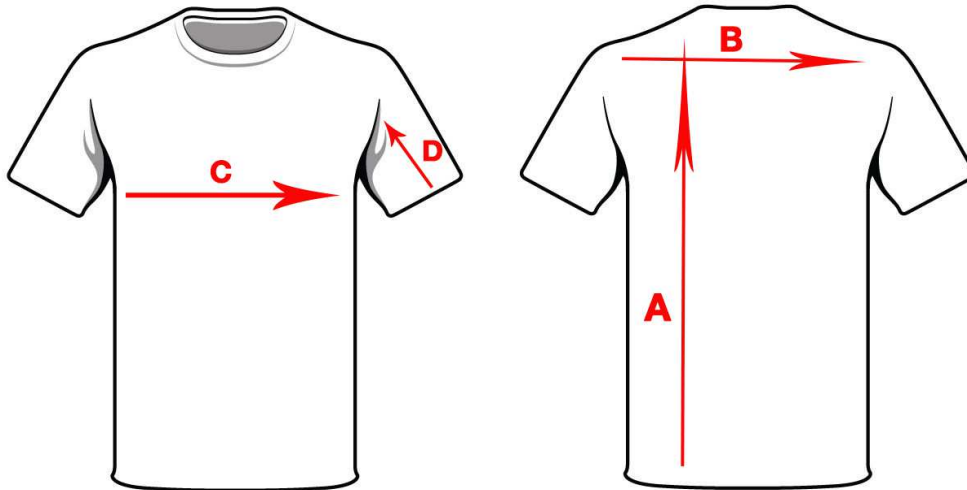

**PE pant size Chart**

Size	A length	B waist	C hip
2	60	46	74.5
4	67	52	80.5
6	73.7	57.5	86.5
8	80	64.7	93.5
10	87	69	97.5
12	92.5	73	101.5
14	96.7	77.5	106
16	100	81.75	110
S	103	85.75	114
M	105	90	118
L	107	94	122
XL	108.5	98	126
2XL	110	102	130

Round Waist(relaxed)

**PE SHORT size Chart (IN CM)**

Size	A length	B Waist	D hip size
2	28.7	46	75.75
4	31.5	52	81.75
6	34	57.5	87.7
8	37.25	64	94.7
10	40	68	98.7
12	42.5	72	103
14	45	76.5	107
16	47.7	80.5	111
S	49.7	84.5	115
M	51.7	88.5	119
L	54	92	123
XL	56	96	127
2XL	58	100	131

**PE SHIRT HALF SLEEVES size Chart (IN CM)**

Size	A length	B shoulder	C chest	D sleeves
2	52	28.7	34	14.5
4	54	30.7	36	15.25
6	56	32.5	38	16
8	57.5	34.5	40	16.7
10	59.7	36.25	42	17.7
12	61.7	38.25	44	19
14	63.7	40	46	20.25
16	66	42	48	21.25
S	68	44	50	22.5
M	69.5	46	52	23.5
L	71.5	48	54	24.5
XL	73	50	56	25.5
2XL	75	52	58	26.5