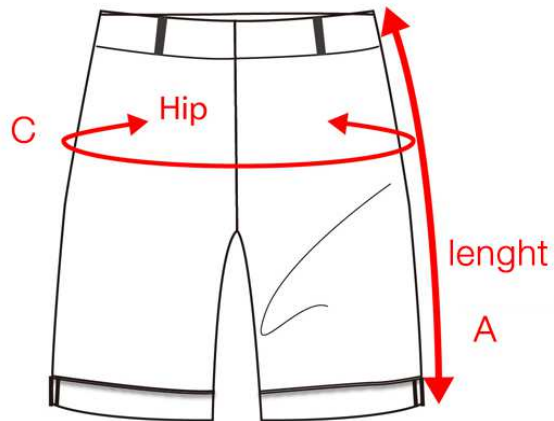

**Bermuda Pant (IN CM)**

Size	A length	B Waist	C Hip size
2	34.5	47	75
4	41.5	52	81
6	47.5	57	87
8	52.5	59.4	90
10	57	62	92.5
12	62	64	95.4
14	67	66	98
16	71.7	68	100
S	76.7	71	103.4
M	77.5	74.5	106.5
L	78.5	78	110
XL	79.5	81.4	113
2XL	80.5	85	116

### PE Jacket with Hood

Size	A length	B shoulder	C chest	D sleeves
2	48	34	40	45
4	51	35.5	42	46.5
6	54	37	44	49
8	57	38.5	46	51
10	60	40.5	48	53
12	62.5	42	50	54.5
14	65	43.5	52	56
16	67.5	44.5	54	58
S	70.5	46	56	59.5
M	73	47.5	58	61
L	75.5	49	60	63
XL	78	50.5	62	64.5
2XL	80.5	52	64	66

**PE pant size Chart**

Size	A length	B waist	C hip
2	60	46	74.5
4	67	52	80.5
6	73.7	57.5	86.5
8	80	64.7	93.5
10	87	69	97.5
12	92.5	73	101.5
14	96.7	77.5	106
16	100	81.75	110
S	103	85.75	114
M	105	90	118
L	107	94	122
XL	108.5	98	126
2XL	110	102	130

Round Waist(relaxed)

**PE SHORT size Chart (IN CM)**

Size	A length	B Waist	D hip size
2	28.7	46	75.75
4	31.5	52	81.75
6	34	57.5	87.7
8	37.25	64	94.7
10	40	68	98.7
12	42.5	72	103
14	45	76.5	107
16	47.7	80.5	111
S	49.7	84.5	115
M	51.7	88.5	119
L	54	92	123
XL	56	96	127
2XL	58	100	131