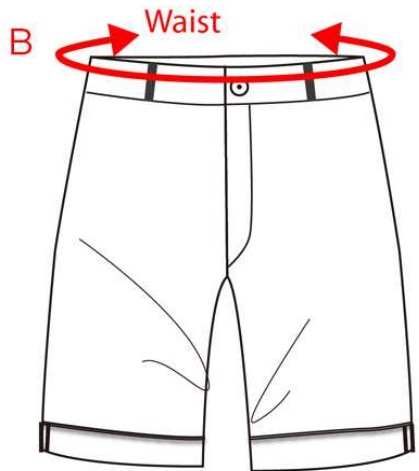

**Bermuda Pant (IN CM)**

Size	A length	B Waist	C Hip size
2	34.5	47	75
4	41.5	52	81
6	47.5	57	87
8	52.5	59.4	90
10	57	62	92.5
12	62	64	95.4
14	67	66	98
16	71.7	68	100
S	76.7	71	103.4
M	77.5	74.5	106.5
L	78.5	78	110
XL	79.5	81.4	113
2XL	80.5	85	116

### PE Jacket with Hood

Size	A length	B shoulder	C chest	D sleeves
2	48	34	40	45
4	51	35.5	42	46.5
6	54	37	44	49
8	57	38.5	46	51
10	60	40.5	48	53
12	62.5	42	50	54.5
14	65	43.5	52	56
16	67.5	44.5	54	58
S	70.5	46	56	59.5
M	73	47.5	58	61
L	75.5	49	60	63
XL	78	50.5	62	64.5
2XL	80.5	52	64	66

**PE pant size Chart**

Size	A length	B waist	C hip
2	60	46	74.5
4	67	52	80.5
6	73.7	57.5	86.5
8	80	64.7	93.5
10	87	69	97.5
12	92.5	73	101.5
14	96.7	77.5	106
16	100	81.75	110
S	103	85.75	114
M	105	90	118
L	107	94	122
XL	108.5	98	126
2XL	110	102	130

Round Waist(relaxed)

**PE SHORT size Chart (IN CM)**

Size	A length	B Waist	D hip size
2	28.7	46	75.75
4	31.5	52	81.75
6	34	57.5	87.7
8	37.25	64	94.7
10	40	68	98.7
12	42.5	72	103
14	45	76.5	107
16	47.7	80.5	111
S	49.7	84.5	115
M	51.7	88.5	119
L	54	92	123
XL	56	96	127
2XL	58	100	131