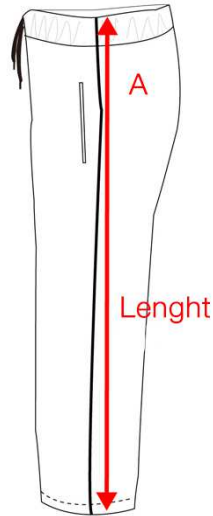

**Bermuda Pant (IN CM)**

Size	A length	B Waist	C Hip size
2	34.5	47	75
4	41.5	52	81
6	47.5	57	87
8	52.5	59.4	90
10	57	62	92.5
12	62	64	95.4
14	67	66	98
16	71.7	68	100
S	76.7	71	103.4
M	77.5	74.5	106.5
L	78.5	78	110
XL	79.5	81.4	113
2XL	80.5	85	116

### PE Jacket with Hood

Size	A length	B shoulder	C chest	D sleeves
2	48	34	40	45
4	51	35.5	42	46.5
6	54	37	44	49
8	57	38.5	46	51
10	60	40.5	48	53
12	62.5	42	50	54.5
14	65	43.5	52	56
16	67.5	44.5	54	58
S	70.5	46	56	59.5
M	73	47.5	58	61
L	75.5	49	60	63
XL	78	50.5	62	64.5
2XL	80.5	52	64	66

**PE pant size Chart**

Size	A length	B waist	C hip
2	60	46	74.5
4	67	52	80.5
6	73.7	57.5	86.5
8	80	64.7	93.5
10	87	69	97.5
12	92.5	73	101.5
14	96.7	77.5	106
16	100	81.75	110
S	103	85.75	114
M	105	90	118
L	107	94	122
XL	108.5	98	126
2XL	110	102	130

Round Waist(relaxed)

**PE SHORT size Chart (IN CM)**

Size	A length	B Waist	D hip size
2	28.7	46	75.75
4	31.5	52	81.75
6	34	57.5	87.7
8	37.25	64	94.7
10	40	68	98.7
12	42.5	72	103
14	45	76.5	107
16	47.7	80.5	111
S	49.7	84.5	115
M	51.7	88.5	119
L	54	92	123
XL	56	96	127
2XL	58	100	131