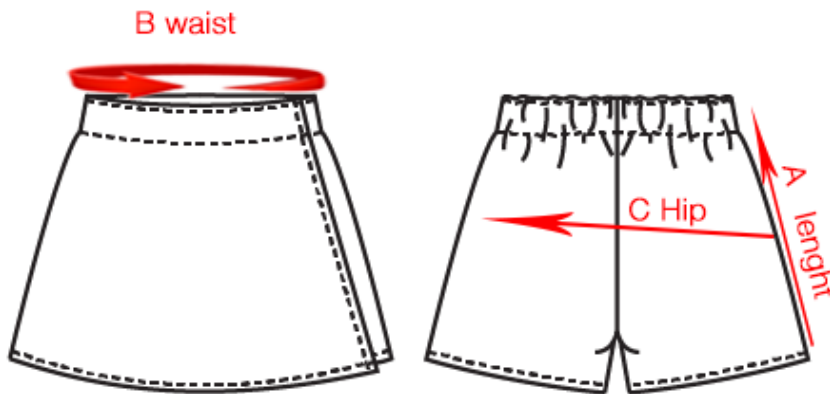

Skort with back elastic size Chart

Size	A length	B Waist	C hip size
2	33	49	37.5
4	35.25	54	40
6	39.5	58	42.5
8	43	62	44.7
10	45.25	66	46.7
12	48	70.5	49
14	50.7	74.5	51
16	54	78.5	53
S	56.5	82.5	55
M	60	86.5	57
L	62.7	90.5	59
XL	62.7	94.5	61
2XL	62.7	98.5	63