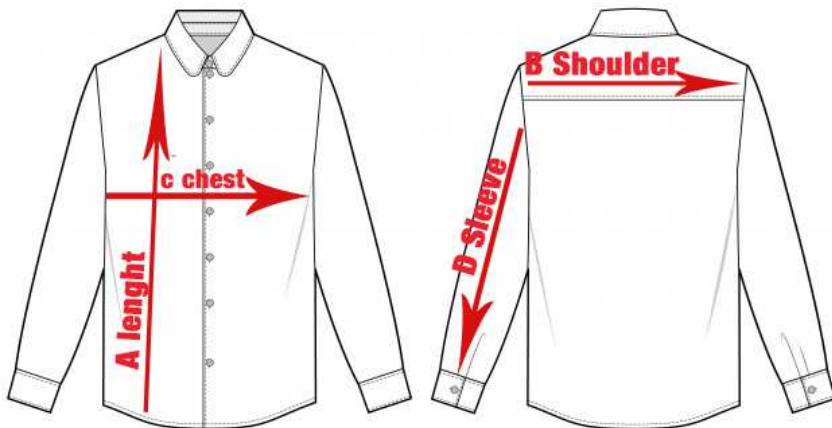

Shirt Long sleeve

Size	A length	B shoulder	C chest	D sleeves
2	46	31	37	33.5
4	50	34.5	40	36.5
6	54	37.7	43	39.5
8	57	39.5	46	42.5
10	60.5	41.5	49	45.5
12	63.5	43	51	48.5
14	66.5	44.7	53	51.5
16	69	46	55	53.7
S	71.5	47	57	56
M	73.5	49.5	60	57.7
L	75.5	51.7	63	59.5
XL	77.5	54	66	60.7
2XL	79.5	56	69	62