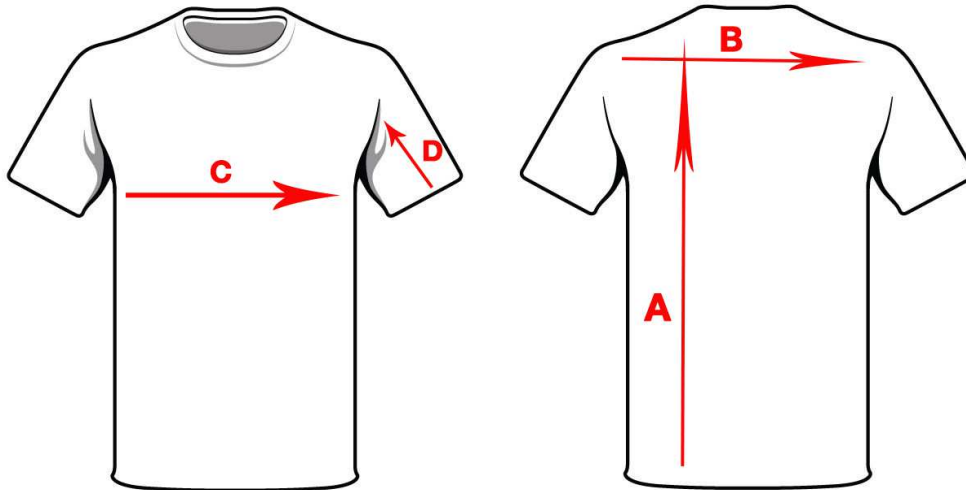

Round Waist(relaxed)

PE SHORT size Chart (IN CM)

Size	A length	B Waist	D hip size
2	28.7	46	75.75
4	31.5	52	81.75
6	34	57.5	87.7
8	37.25	64	94.7
10	40	68	98.7
12	42.5	72	103
14	45	76.5	107
16	47.7	80.5	111
S	49.7	84.5	115
M	51.7	88.5	119
L	54	92	123
XL	56	96	127
2XL	58	100	131

PE SHIRT HALF SLEEVES size Chart (IN CM)

Size	A length	B shoulder	C chest	D sleeves
2	52	28.7	34	14.5
4	54	30.7	36	15.25
6	56	32.5	38	16
8	57.5	34.5	40	16.7
10	59.7	36.25	42	17.7
12	61.7	38.25	44	19
14	63.7	40	46	20.25
16	66	42	48	21.25
S	68	44	50	22.5
M	69.5	46	52	23.5
L	71.5	48	54	24.5
XL	73	50	56	25.5
2XL	75	52	58	26.5