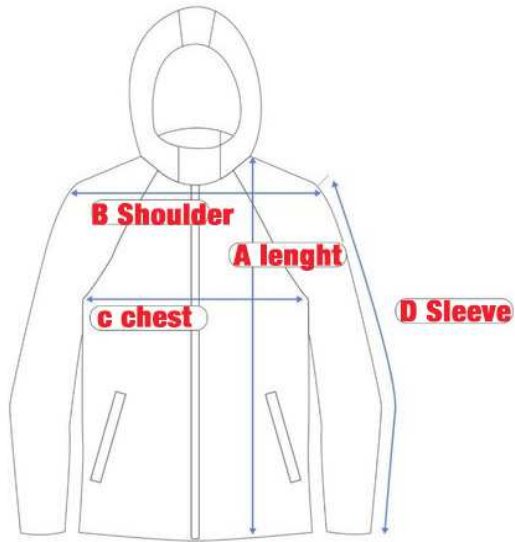

PE Jacket with Hood

Size	A length	B shoulder	C chest	D sleeves
2	48	34	40	45
4	51	35.5	42	46.5
6	54	37	44	49
8	57	38.5	46	51
10	60	40.5	48	53
12	62.5	42	50	54.5
14	65	43.5	52	56
16	67.5	44.5	54	58
S	70.5	46	56	59.5
M	73	47.5	58	61
L	75.5	49	60	63
XL	78	50.5	62	64.5
2XL	80.5	52	64	66