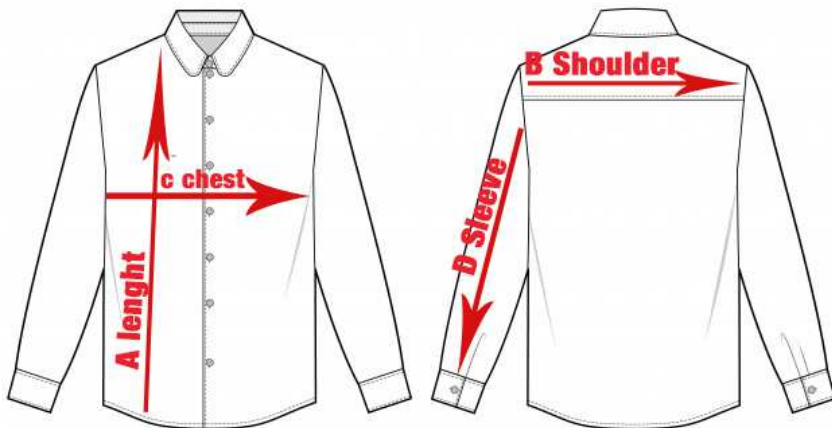

**Bermuda Pant (IN CM)**

Size	A length	B Waist	C Hip size
2	34.5	47	75
4	41.5	52	81
6	47.5	57	87
8	52.5	59.4	90
10	57	62	92.5
12	62	64	95.4
14	67	66	98
16	71.7	68	100
S	76.7	71	103.4
M	77.5	74.5	106.5
L	78.5	78	110
XL	79.5	81.4	113
2XL	80.5	85	116

**PE pant size Chart**

Size	A length	B waist	C hip
2	60	46	74.5
4	67	52	80.5
6	73.7	57.5	86.5
8	80	64.7	93.5
10	87	69	97.5
12	92.5	73	101.5
14	96.7	77.5	106
16	100	81.75	110
S	103	85.75	114
M	105	90	118
L	107	94	122
XL	108.5	98	126
2XL	110	102	130

Round Waist(relaxed)

**PE SHORT size Chart (IN CM)**

Size	A length	B Waist	D hip size
2	28.7	46	75.75
4	31.5	52	81.75
6	34	57.5	87.7
8	37.25	64	94.7
10	40	68	98.7
12	42.5	72	103
14	45	76.5	107
16	47.7	80.5	111
S	49.7	84.5	115
M	51.7	88.5	119
L	54	92	123
XL	56	96	127
2XL	58	100	131

### Shirt Long sleeve

Size	A length	B shoulder	C chest	D sleeves
2	46	31	37	33.5
4	50	34.5	40	36.5
6	54	37.7	43	39.5
8	57	39.5	46	42.5
10	60.5	41.5	49	45.5
12	63.5	43	51	48.5
14	66.5	44.7	53	51.5
16	69	46	55	53.7
S	71.5	47	57	56
M	73.5	49.5	60	57.7
L	75.5	51.7	63	59.5
XL	77.5	54	66	60.7
2XL	79.5	56	69	62