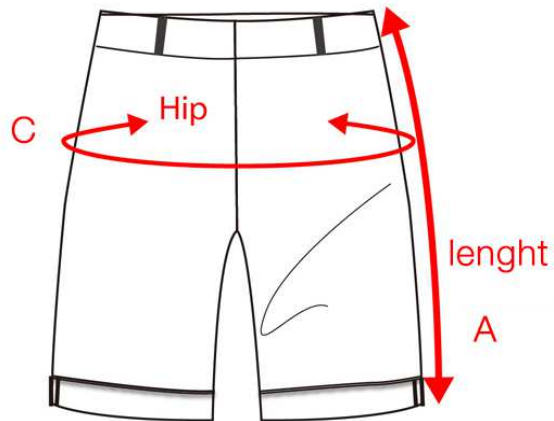

**Female Pant Stretchable lycra size Chart in cm**

Size	A length	B waist	C hip
13	95	66	38
14	100	68	40
16	105	72	43
18	108	76	45
S	110	80	48
M	115	84	50
L	115	88	52
XL	115	92	54
2XL	115	96	56

## Polo H/S (in inch)

Size	A length	B shoulder	C chest	D sleeves
2	19	11	12	5
4	20	12	13	5.5
6	21	13	14	6
8	22	14	15	6.5
10	23	15	16	7
12	24	16	17	7.5
14	25	17	18	8
16	26	17	19	8.5
S	27	18	20	9
M	28	19	21	9.5
L	29	20	22	10
XL	30	21	23	10.5

**Bermuda Pant (IN CM)**

Size	A length	B Waist	C Hip size
2	34.5	47	75
4	41.5	52	81
6	47.5	57	87
8	52.5	59.4	90
10	57	62	92.5
12	62	64	95.4
14	67	66	98
16	71.7	68	100
S	76.7	71	103.4
M	77.5	74.5	106.5
L	78.5	78	110
XL	79.5	81.4	113
2XL	80.5	85	116

Round Waist(relaxed)

**PE SHORT size Chart (IN CM)**

Size	A length	B Waist	D hip size
2	28.7	46	75.75
4	31.5	52	81.75
6	34	57.5	87.7
8	37.25	64	94.7
10	40	68	98.7
12	42.5	72	103
14	45	76.5	107
16	47.7	80.5	111
S	49.7	84.5	115
M	51.7	88.5	119
L	54	92	123
XL	56	96	127
2XL	58	100	131